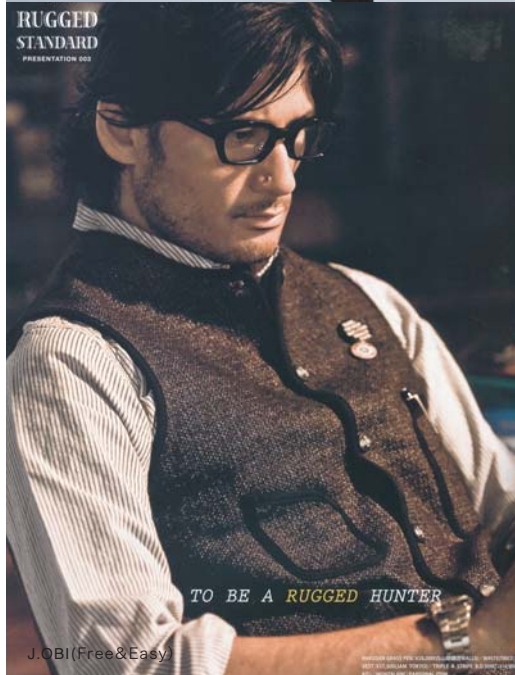

Y.ONO

GIG MANAGEMENT JAPAN

MOTOYASU

H.187 C.98 W.78 H.96 S.27.5 H.DARK BROWN E.DARK BROWN

Y.YAMAMOTO

K.HORIKAWA(ANA)

RUGGED
STANDARD
PRESENTATION 003

TO BE A RUGGED HUNTER